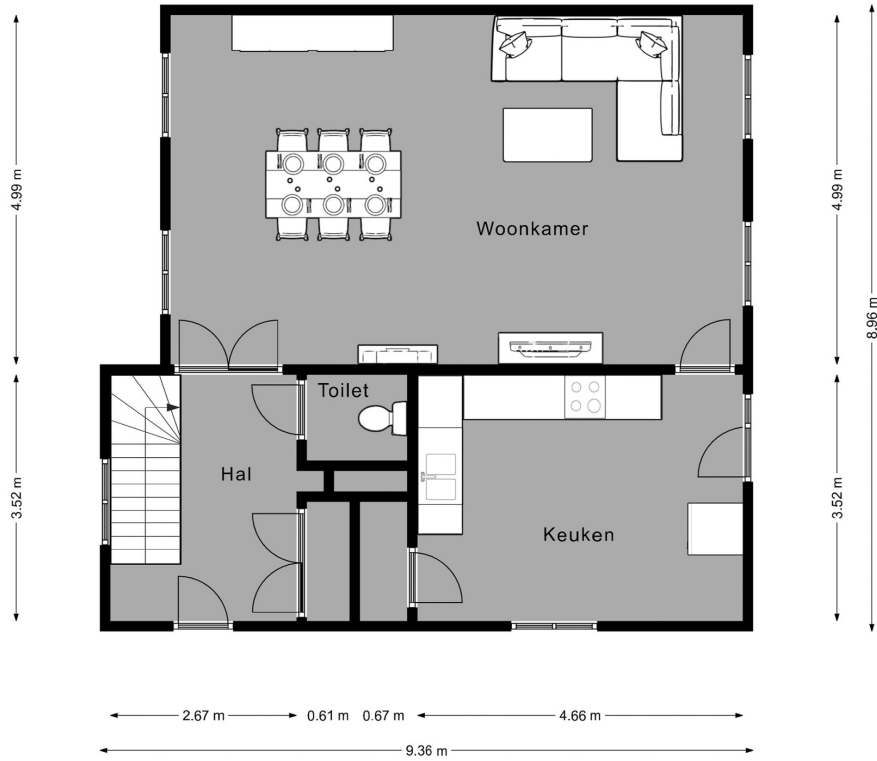

BEGANE GROND

8.20 m

VERDIEPING 1